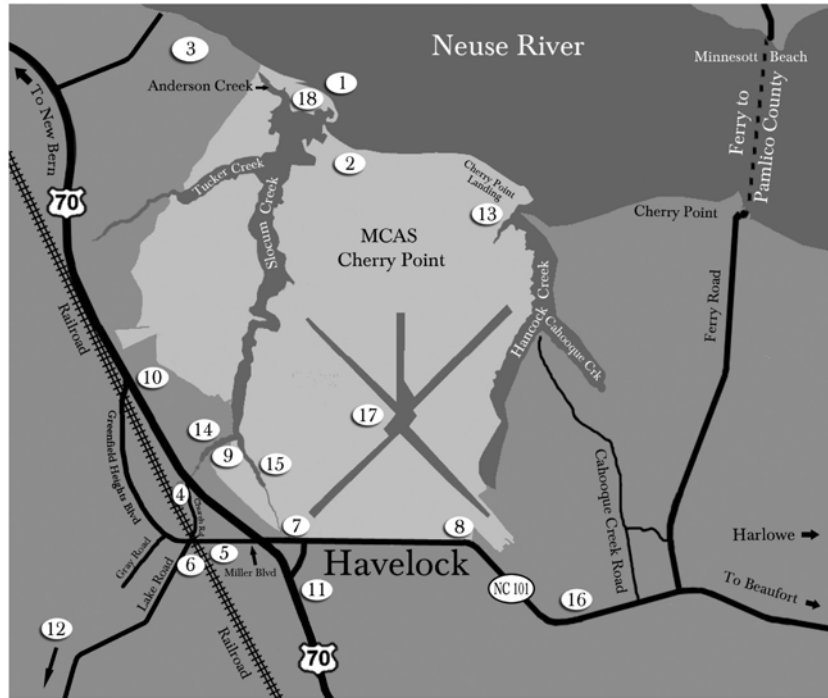

IN THIS SMALL PLACE

Copyright 2005 Edward Ellis

Key to Map:

1. Burnside Landing 1862
2. Cherry Point Officers' Club
3. Magnolia Plantation/Carolina Pines
4. Civil War Blockhouse Fort
5. Railroad Depot & Traders Store
6. Old Depot Site
7. Main Gate/MCAS
8. "Little Witness" or Melvin, N.C.
9. Graham A. Barden Elementary School
10. Westbrook Shopping Center
11. Havelock City Hall
12. Camp Bryan
13. Hancock Boat Docks
14. West prong of Slocum Creek
15. East prong of Slocum Creek
16. Approximate location of Always Inn
17. MCAS Runways
18. Neusiok Indian Village